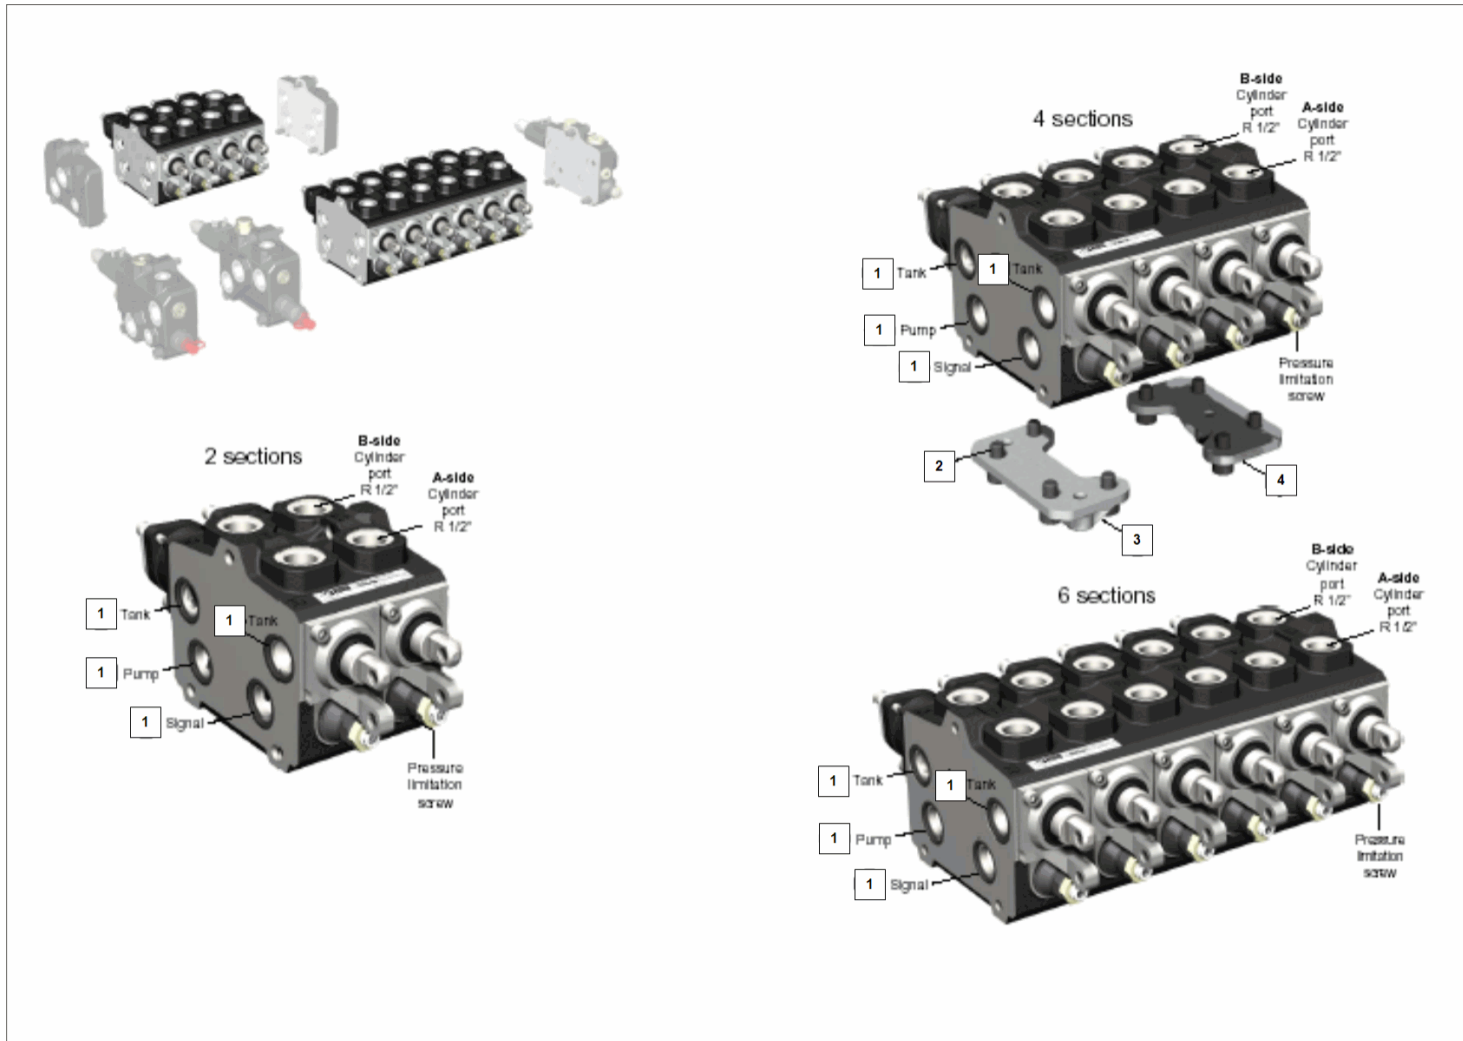

Model:255K
Chapter 5.1.2 Spare parts for Olsbergs V91 etc...

OLSBERGS
Olsbergs PV91M

OLSBERGS - Olsbergs PV91M

Pos	Part No	Description	Quantity
1	9831045	WASHER	1
2	9831096	HOLDER	1
3	9826572	SPRING	1
4	9831100	HOLDER	1
6	9830111	COVER	1
7	3650804	BOLT	1
8	9848096	COVER	1
10	9830901	SLIDE RING KIT	1
11	9845321	BRACKET	1
12	9845313	BRACKET	1
13	9831088	PLUG	1
14	9831070	SPOOL	1
15	9830537	SPRING	1
16	9950940	O-RING	1
17	9830529	RELIEF VALVE	1
18	9830511	RELIEF VALVE	1
19	9933280	O-RING	1
20	9826599	SPRING	1
21	9830138	BOLT	1

Model:255K
Chapter 5.1.2 Olsbergs PV91M

ORINGS
and mounting plates

ORINGS - and mounting plates

Pos	Part No	Description	Quantity
1	9834010	O-RING	1
2	9922474	SCREW	1
3	9857460	FIXING PLATE	1
4	9857478	FIXING PLATE	1