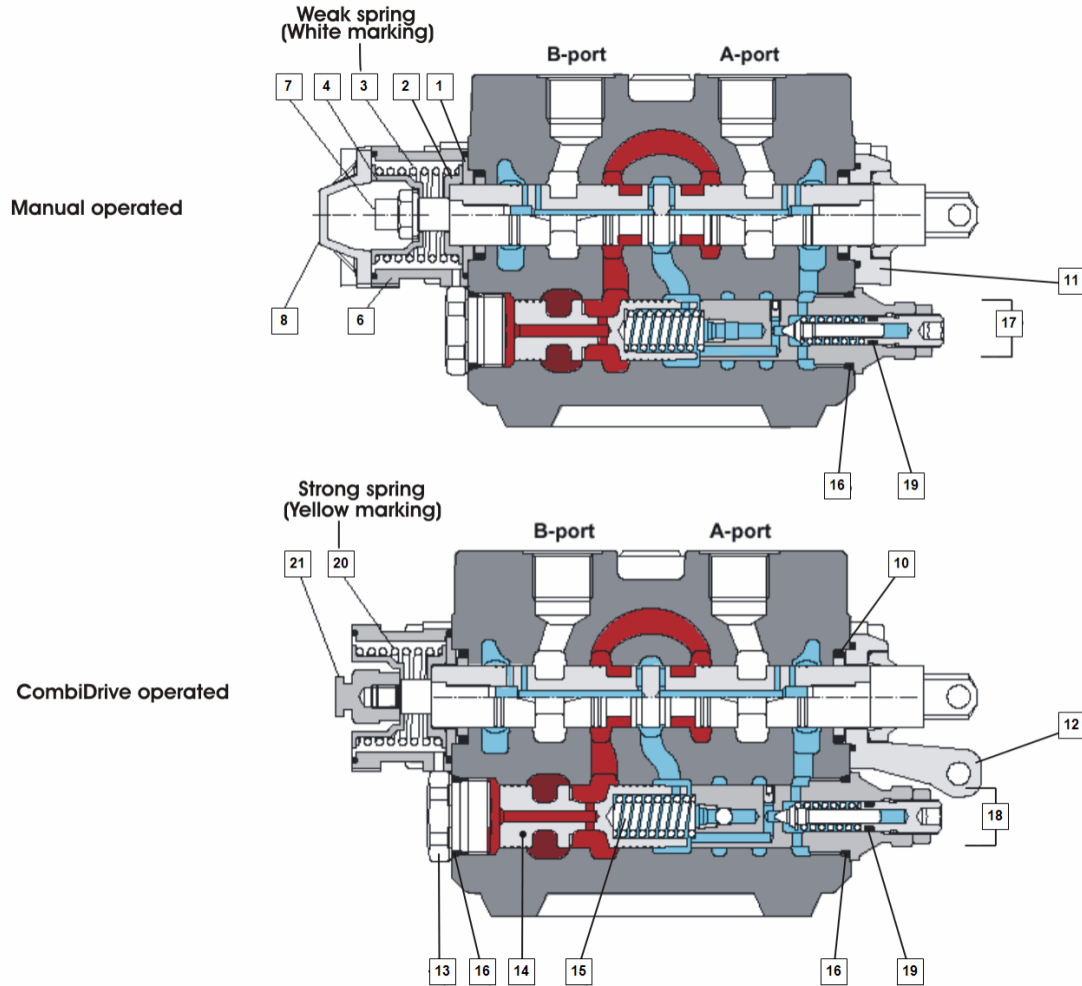

Model:255K
Chapter 5.1.2 Spare parts for Olsbergs V91 etc...

OLSBERGS
Olsbergs PV91M

OLSBERGS - Olsbergs PV91M

Pos	Part No	Description	Quantity
1	9831045	WASHER	1
2	9831096	HOLDER	1
3	9826572	SPRING	1
4	9831100	HOLDER	1
6	9830111	COVER	1
7	3650804	BOLT	1
8	9848096	COVER	1
10	9830901	SLIDE RING KIT	1
11	9845321	BRACKET	1
12	9845313	BRACKET	1
13	9831088	PLUG	1
14	9831070	SPOOL	1
15	9830537	SPRING	1
16	9950940	O-RING	1
17	9830529	RELIEF VALVE	1
18	9830511	RELIEF VALVE	1
19	9933280	O-RING	1
20	9826599	SPRING	1
21	9830138	BOLT	1

Model:255K
Chapter 5.1.2 Olsbergs PV91M

ORINGS
and mounting plates

ORINGS - and mounting plates

Pos	Part No	Description	Quantity
1	9834010	O-RING	1
2	9922474	SCREW	1
3	9857460	FIXING PLATE	1
4	9857478	FIXING PLATE	1